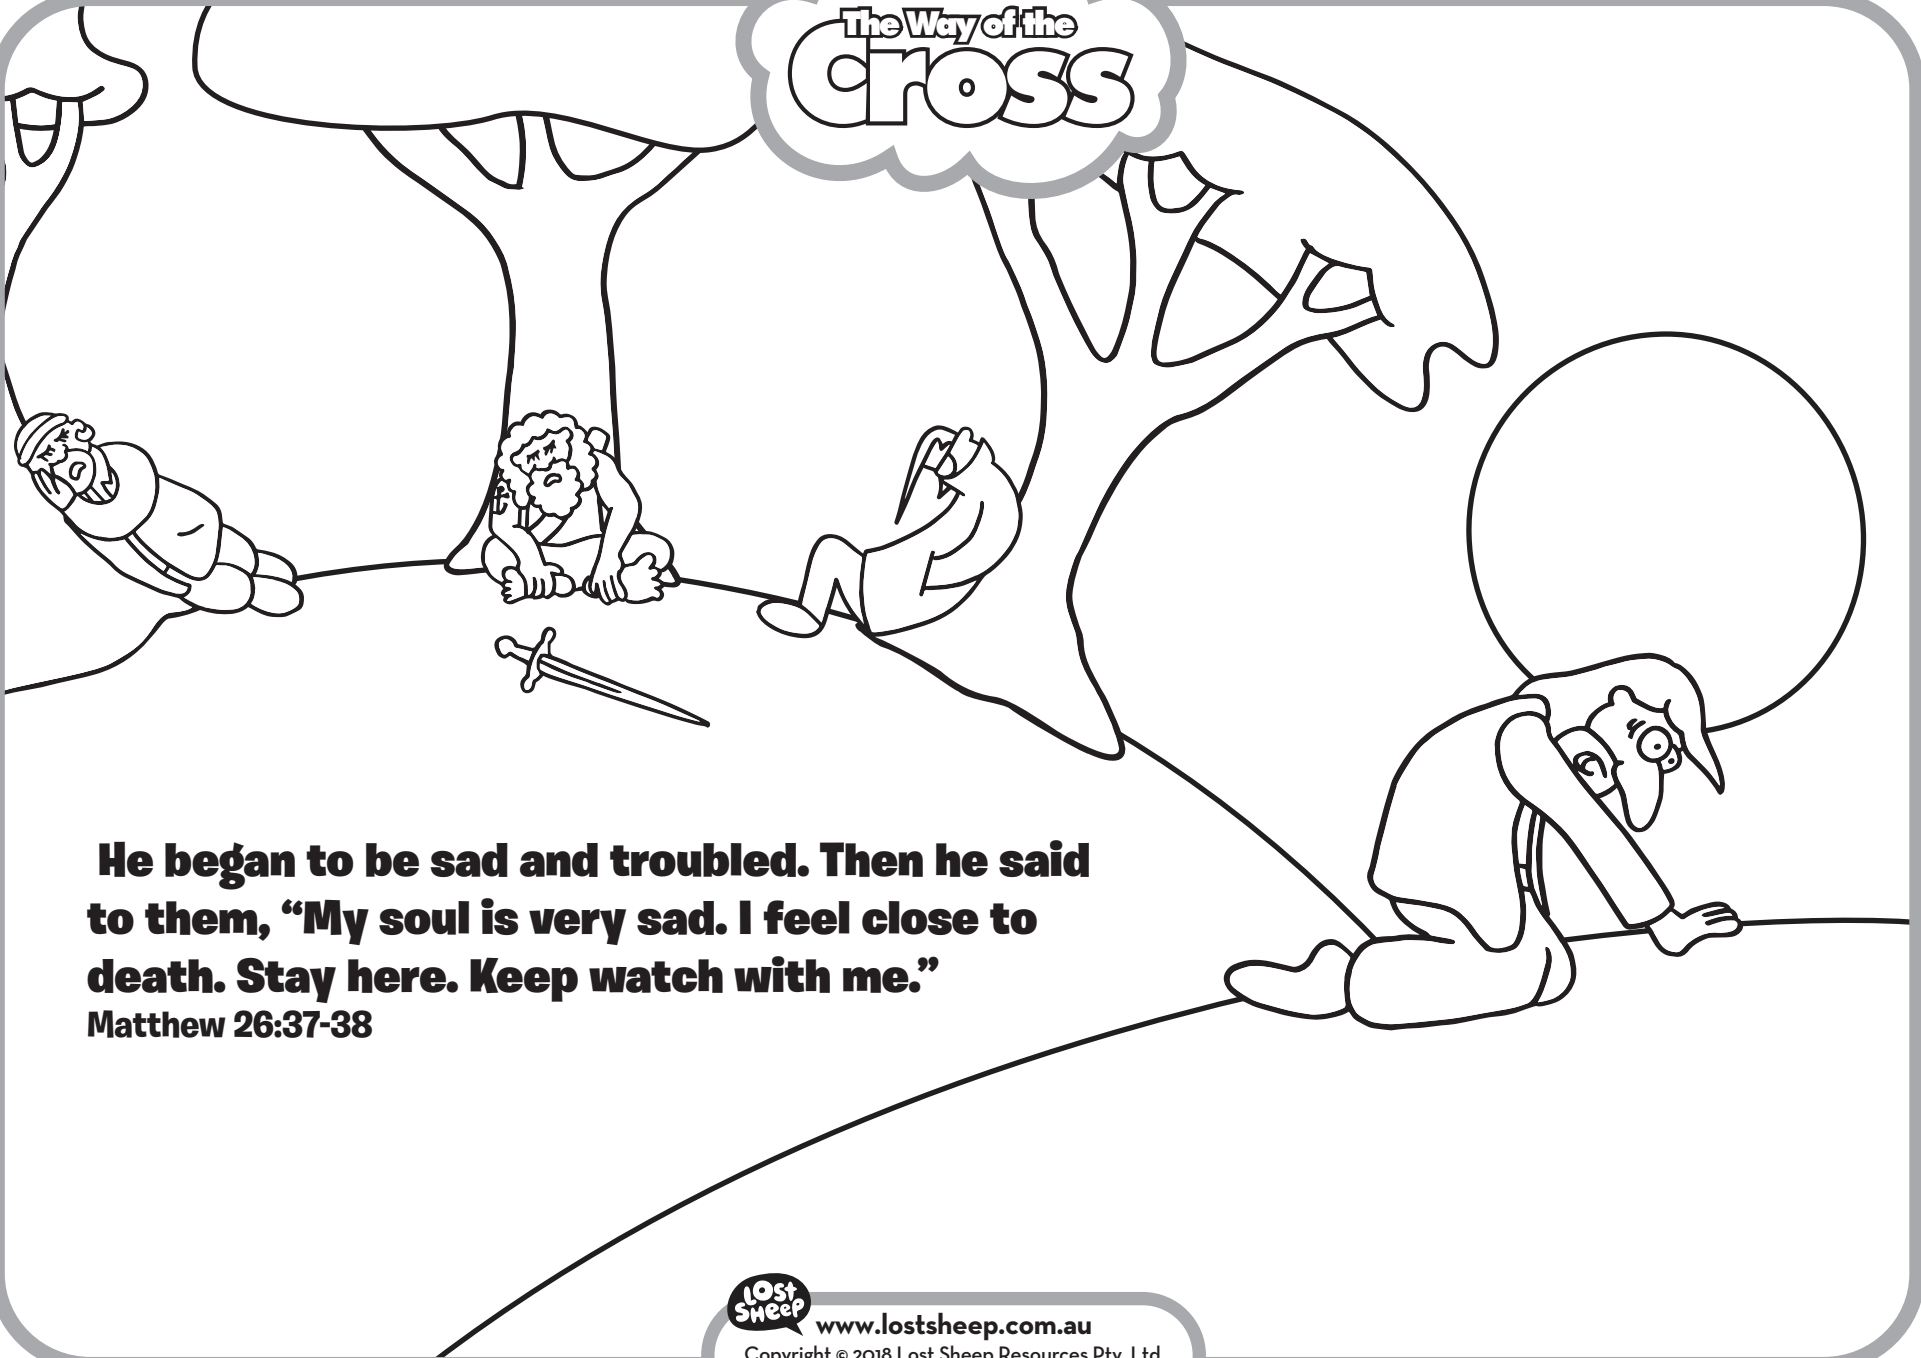

# The Way of the Cross

**He began to be sad and troubled. Then he said to them, “My soul is very sad. I feel close to death. Stay here. Keep watch with me.”**

**Matthew 26:37-38**

[www.lostsheep.com.au](http://www.lostsheep.com.au)

Copyright © 2018 Lost Sheep Resources Pty. Ltd.  
The Way of the Cross colouring 01

The Way of the  
**Cross**

**He had to carry his own cross.**

John 19:17

[www.lostsheep.com.au](http://www.lostsheep.com.au)